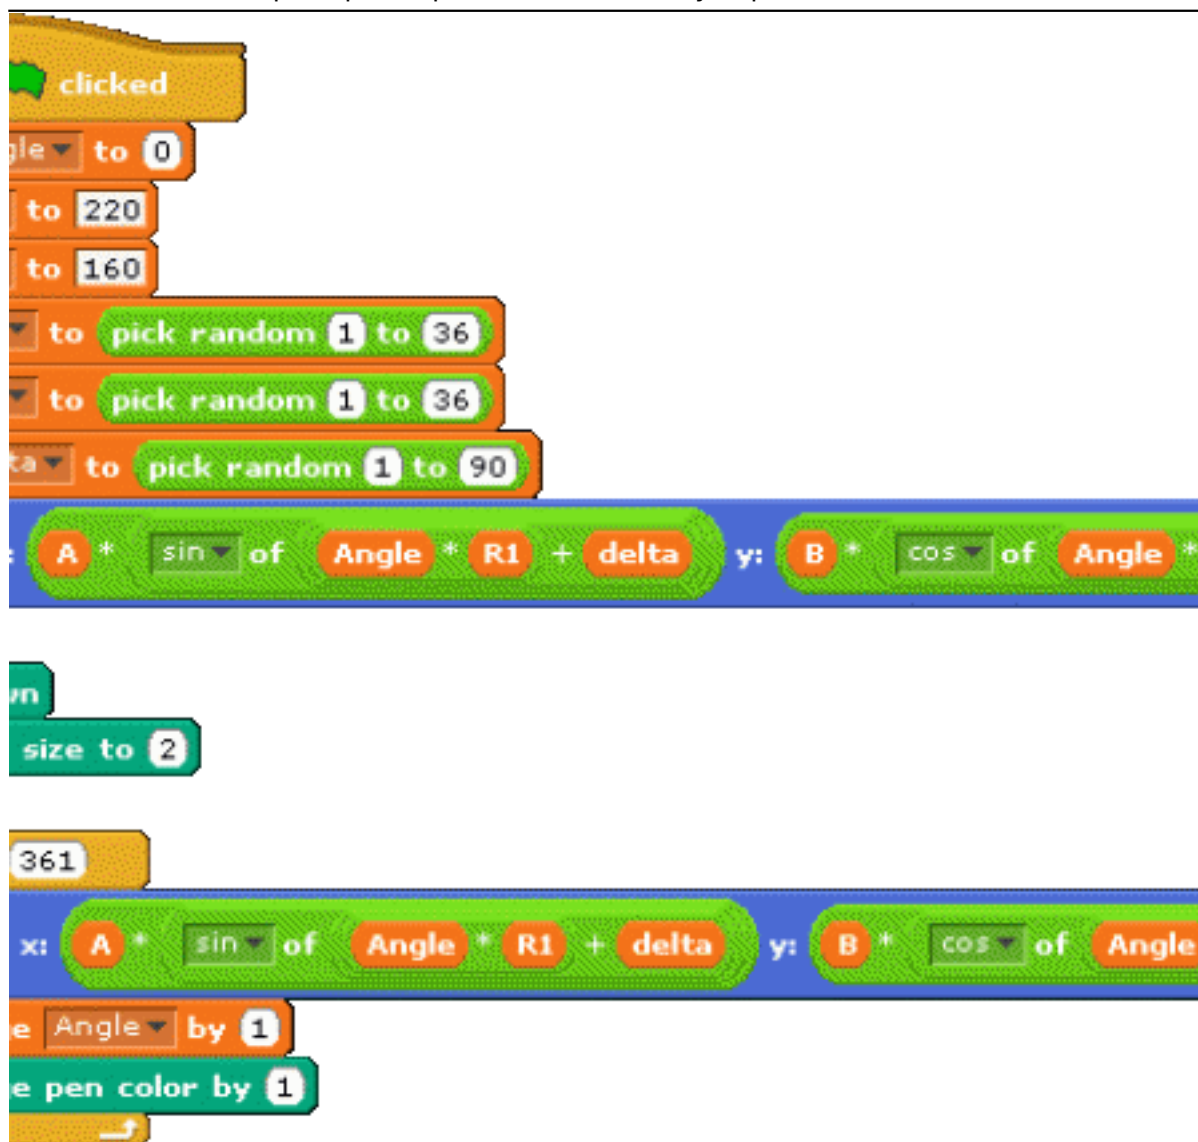

[1]

[DSC.0040](#) [1]

[2]

[DSC 0043](#) [2]

[3]

[Scratch 2](#) [3]

[4]

[Scratch Lissajous Nevit 01](#) [4]

Source URL:

<https://spbiskupice.noweskalmierzyce.pl/pl/galeria/programowa%C4%87-ka%C5%BCdy-mo%C5%BCe>

Links:

- [1] <https://spbiskupice.noweskalmierzyce.pl/pl/media-gallery/detail/846/6058>
- [2] <https://spbiskupice.noweskalmierzyce.pl/pl/media-gallery/detail/846/6059>
- [3] <https://spbiskupice.noweskalmierzyce.pl/pl/media-gallery/detail/846/6060>
- [4] <https://spbiskupice.noweskalmierzyce.pl/pl/media-gallery/detail/846/6061>